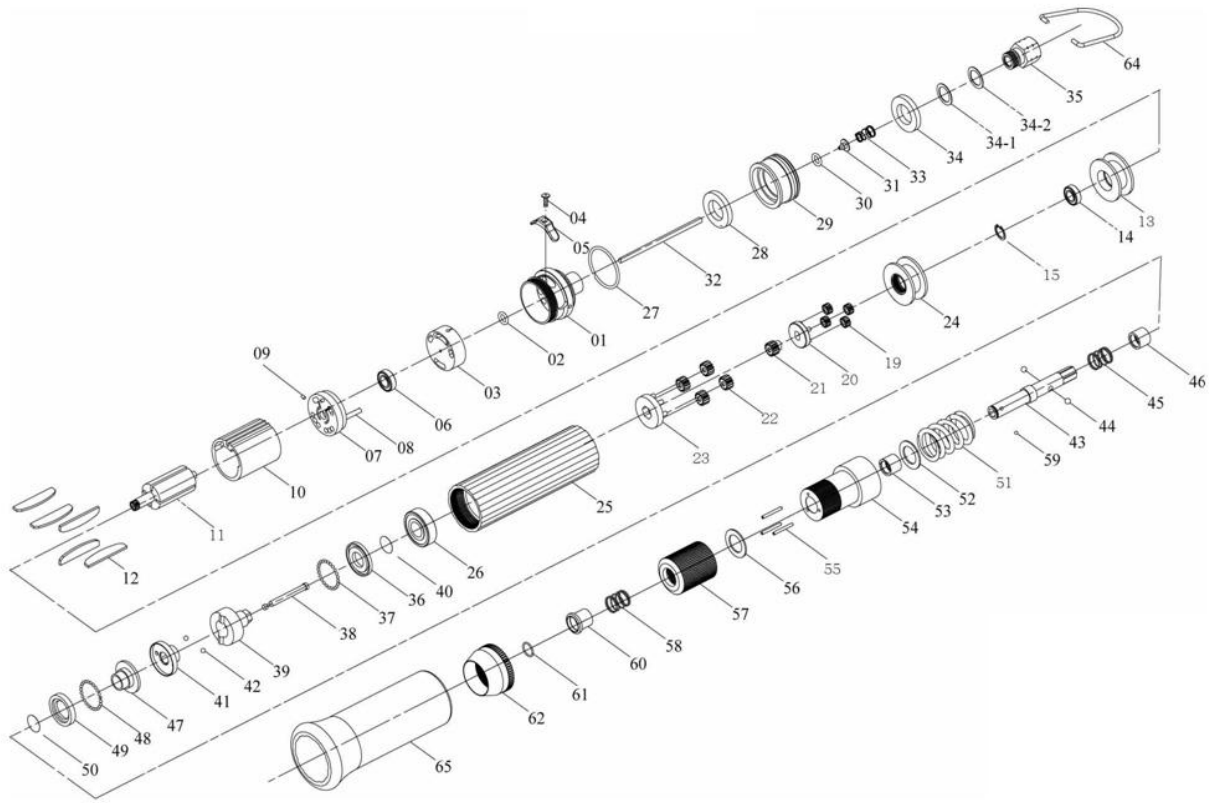

OS-60PB **GAV** HAVALI SHUT-OFF TORNAVİDA

NO.	PARÇA ADI	ADET	NO.	PARÇA ADI	ADET
1	End Housing (Blue)	1	34-2	Washer	1
2	O Ring	1	35	Air Inlet Bushing [NPT]	1
3	Valve	1	36	Retainer	1
4	Set Screw And Washer	1	37	Ball	32
5	Switch	1	38	Pilot Pin	1
6	Ball Bearing	1	39	Rear Clutch	1
7	End Plate	1	40	C Ring	1
8	Pin	1	41	Center Clutch	1
9	Pin	1	42	Ball	2
10	Cylinder	1	43	Anvil (6.35Hex)	1
11	10T Rotor	1	44	Ball	2
12	Blade	5	45	Spring	1
13	Front Plate	1	46	Slide Base	1
14	Ball Bearing	1	47	End Clutch	1
15	C Ring	1	48	Ball	25
19	15T Plant Gear	4	49	Ball Race	1
20	Fifth Gear Cage	1	50	C Ring	1
21	10T Main Gear	1	51	Torque Spring	1
22	15T Plate Gear	4	52	Washer	1
23	Fifth Gear Cage	1	53	Anvil Bushing	1
24	Internal Gear	1	54	Clutch Housing	1
25	Center Housing (Blue)	1	55	Needle Pin	3
26	Ball Bearing	1	56	Regulation Washer	1
27	O Ring	1	57	Torque Ring	1
28	Silencer	1	58	Spring	1
29	Exhaust Deflector	1	59	Ball	1
30	O Ring	1	60	Bit Slide Sleeve	1
31	Valve Plate	1	61	C Ring	1
32	Operating Rod	1	62	Rear Housing	1
33	Cone Spring	1	64	Suspension Ring	1
34	Silencer	1	65	Soft Cover	1
34-1	O Ring	1			